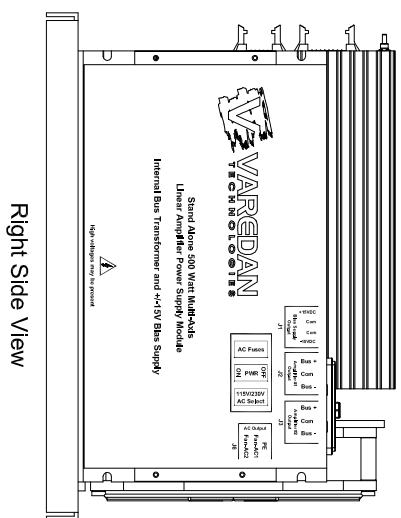

Cooling Fan
Airflow Direction

- Notes:
- 1) All dimensions are in inches.
 - 2) Cabling not shown but included with product.
 - 3) LA-500 series amplifiers shown. Actual amplifiers and power supply to be specified by the customer.

REVISIONS		DATE
REV	DESCRIPTION	
A	Original Preliminary Release.	6-28-17

VAREDDAN
TECHNOLOGIES

3860 Del Amo Blvd.
Suite 401
Torrance, CA 90503
Tel (310) 542-2320
Fax (310) 542-2344

Title: 2 Axis Linear Amplifier Baseplate
Part Number: 4002-36-023
Date: June 28, 2017
Drawn by: T.W.C.
Document Rev.: A