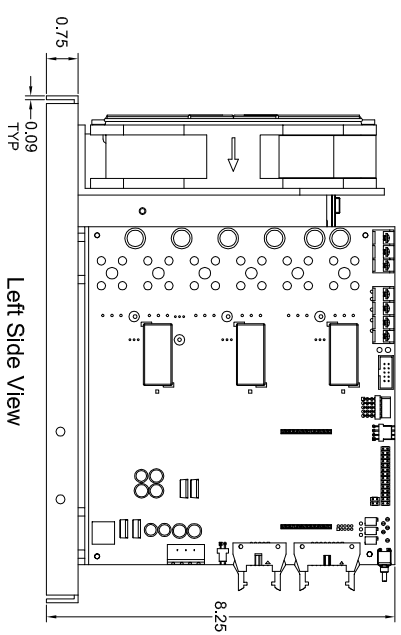

Cooling Fan
Airflow Direction

- Notes:
- 1) All dimensions are in inches.
 - 2) Cabling not shown but included with product.
 - 3) LA-500 series amplifiers shown. Actual amplifiers and power supply to be specified by the customer.

REVISIONS		DATE
REV	DESCRIPTION	
A	Original Preliminary Release.	6-28-17

VAREDDAN
TECHNOLOGIES

3860 Del Amo Blvd.
Suite 401
Torrance, CA 90503
Tel (310) 542-2320
Fax (310) 542-2344

Title: 2 Axis Linear Amplifier Baseplate
Part Number: 4002-36-023
Date: June 28, 2017
Drawn by: T.W.C.
Document Rev.: A