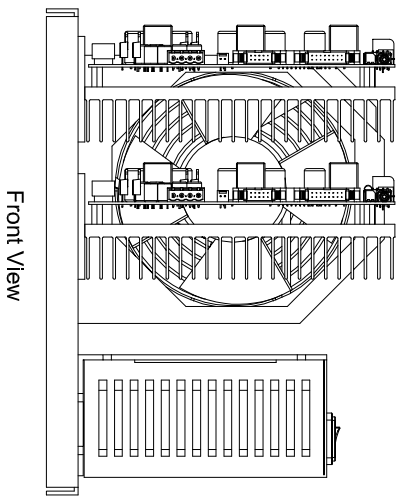

Cooling Fan
Airflow Direction

- Notes:
- 1) All dimensions are in inches.
 - 2) Cabling not shown but included with product.
 - 3) LA-500 series amplifiers shown. Actual amplifiers and power supply to be specified by the customer.

REVISIONS		DATE
REV	DESCRIPTION	
A	Original Preliminary Release.	6-28-17

VAREDDAN
TECHNOLOGIES

3860 Del Amo Blvd.
Suite 401
Torrance, CA 90503
Tel (310) 542-2320
Fax (310) 542-2344

Title: 2 Axis Linear Amplifier Baseplate
Part Number: 4002-36-023
Date: June 28, 2017
Drawn by: T.W.C.
Document Rev.: A