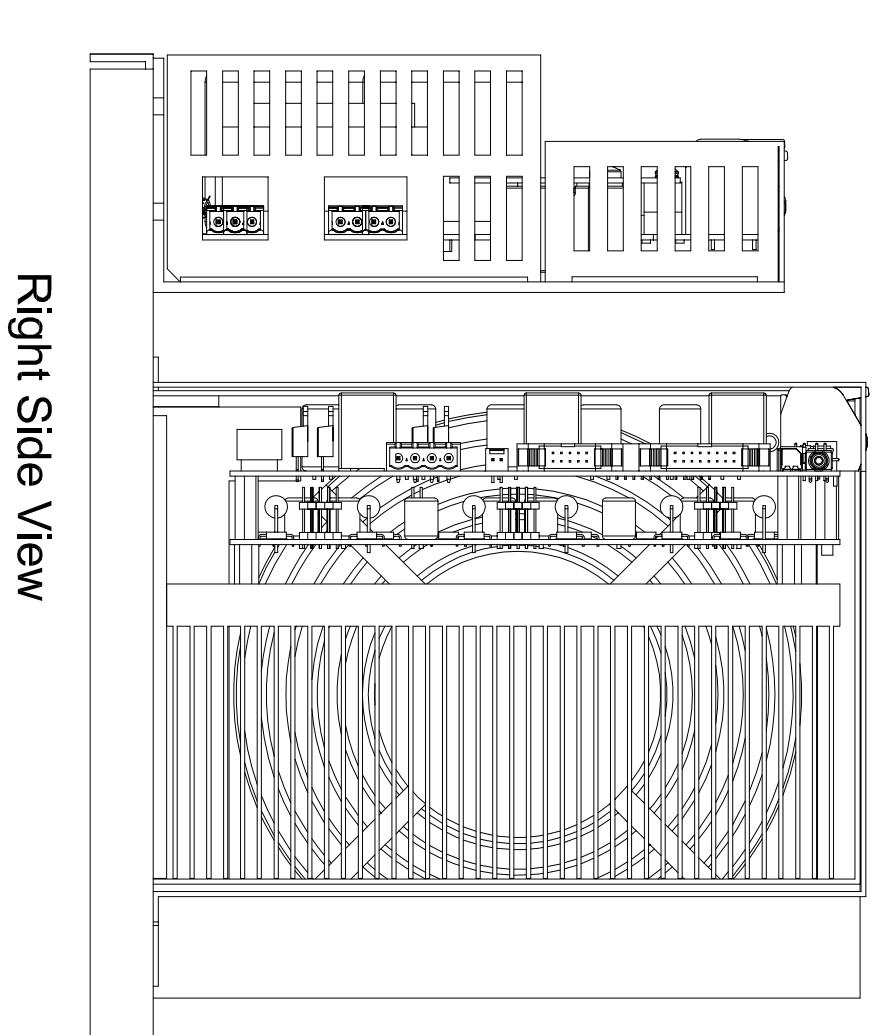

REVISIONS		
REV	DESCRIPTION	DATE
A	Original Preliminary Release.	4-11-16
B	Added fan guards and dimensions.	5-25-17

- Notes:
- 1) All dimensions are in inches.
 - 2) Cabling not shown but included with product.

VAREDAN TECHNOLOGIES

3860 Del Amo Blvd.
Suite 401
Torrance, CA 90503
Tel (310) 542-2320
Fax (310) 542-2344

Title: 1 Axis LA-1500 Baseplate with 4051 Power Supply

Part Number: 4002-36-005

Date: April 11, 2016