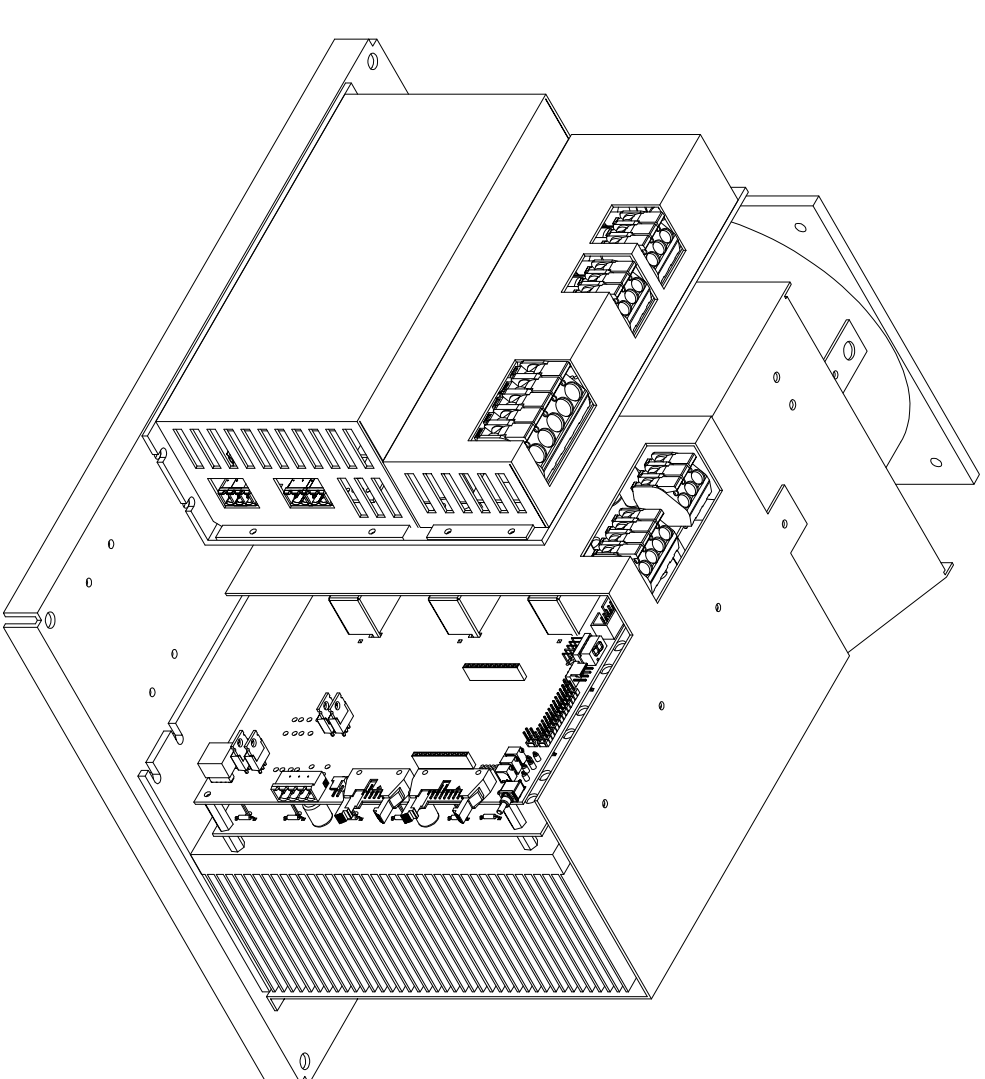

REVISIONS		
REV	DESCRIPTION	DATE
A	Original Preliminary Release.	4-11-16
B	Added fan guards and dimensions.	5-25-17

- Notes:
- 1) All dimensions are in inches.
 - 2) Cabling not shown but included with product.

VAREDAN TECHNOLOGIES

3860 Del Amo Blvd.
Suite 401
Torrance, CA 90503
Tel (310) 542-2320
Fax (310) 542-2344

Title: 1 Axis LA-1500 Baseplate with 4051 Power Supply

Part Number: 4002-36-005

Date: April 11, 2016