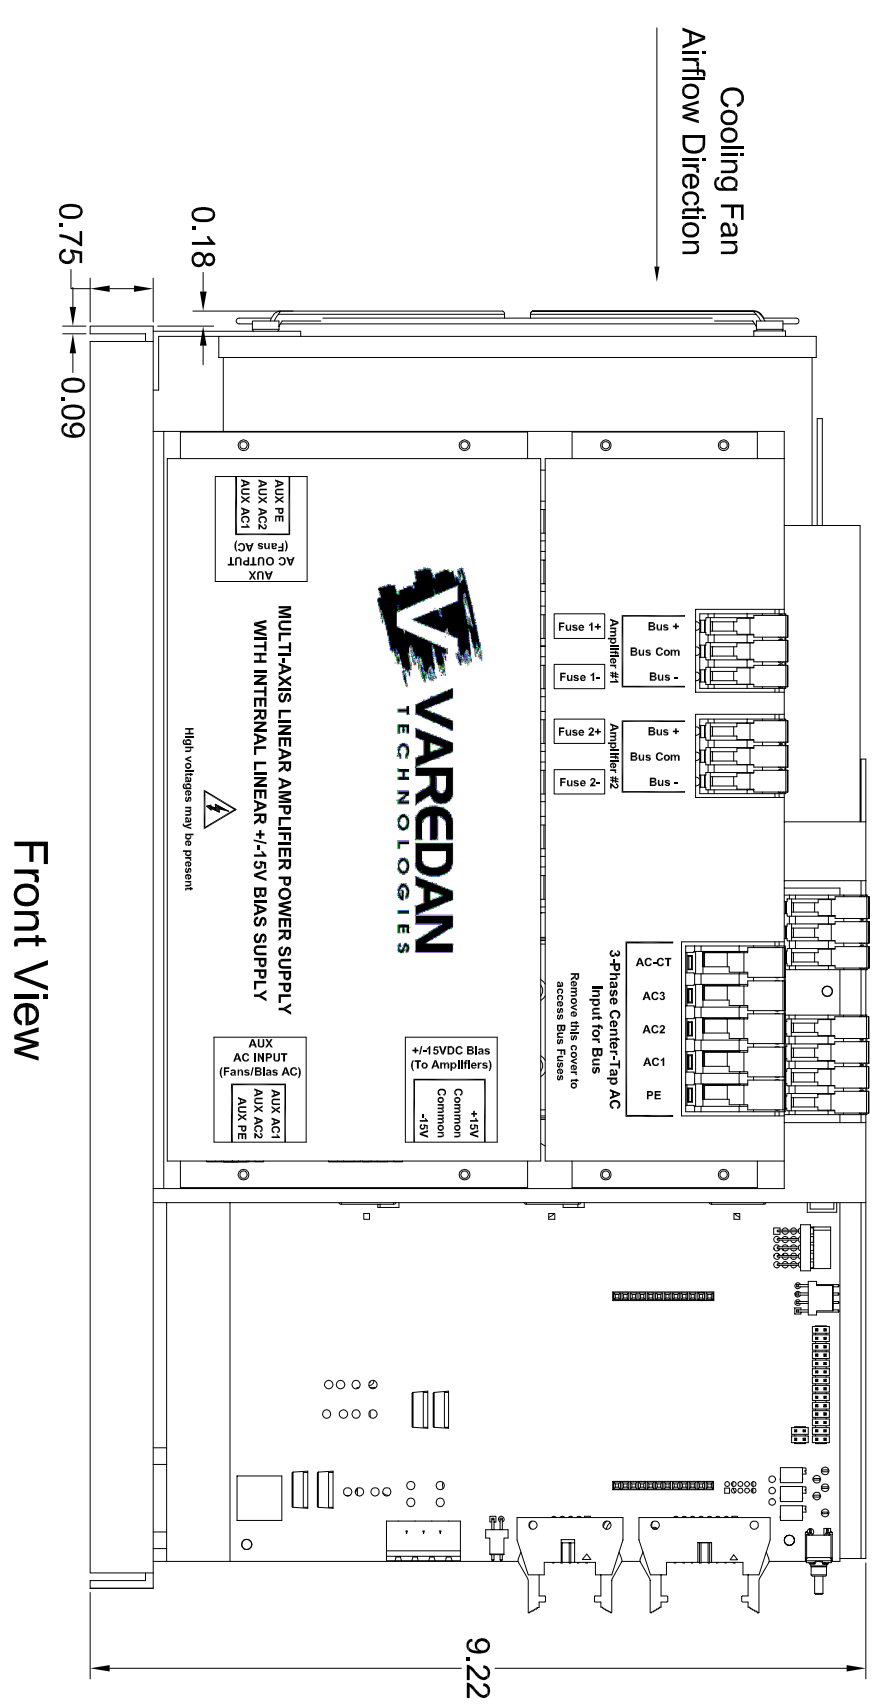

REVISIONS		
REV	DESCRIPTION	DATE
A	Original Preliminary Release.	4-11-16
B	Added fan guards and dimensions.	5-25-17

- Notes:
- 1) All dimensions are in inches.
 - 2) Cabling not shown but included with product.

VAREDAN TECHNOLOGIES

3860 Del Amo Blvd.
Suite 401
Torrance, CA 90503
Tel (310) 542-2320
Fax (310) 542-2344

Title: 1 Axis LA-1500 Baseplate with 4051 Power Supply

Part Number: 4002-36-005

Date: April 11, 2016