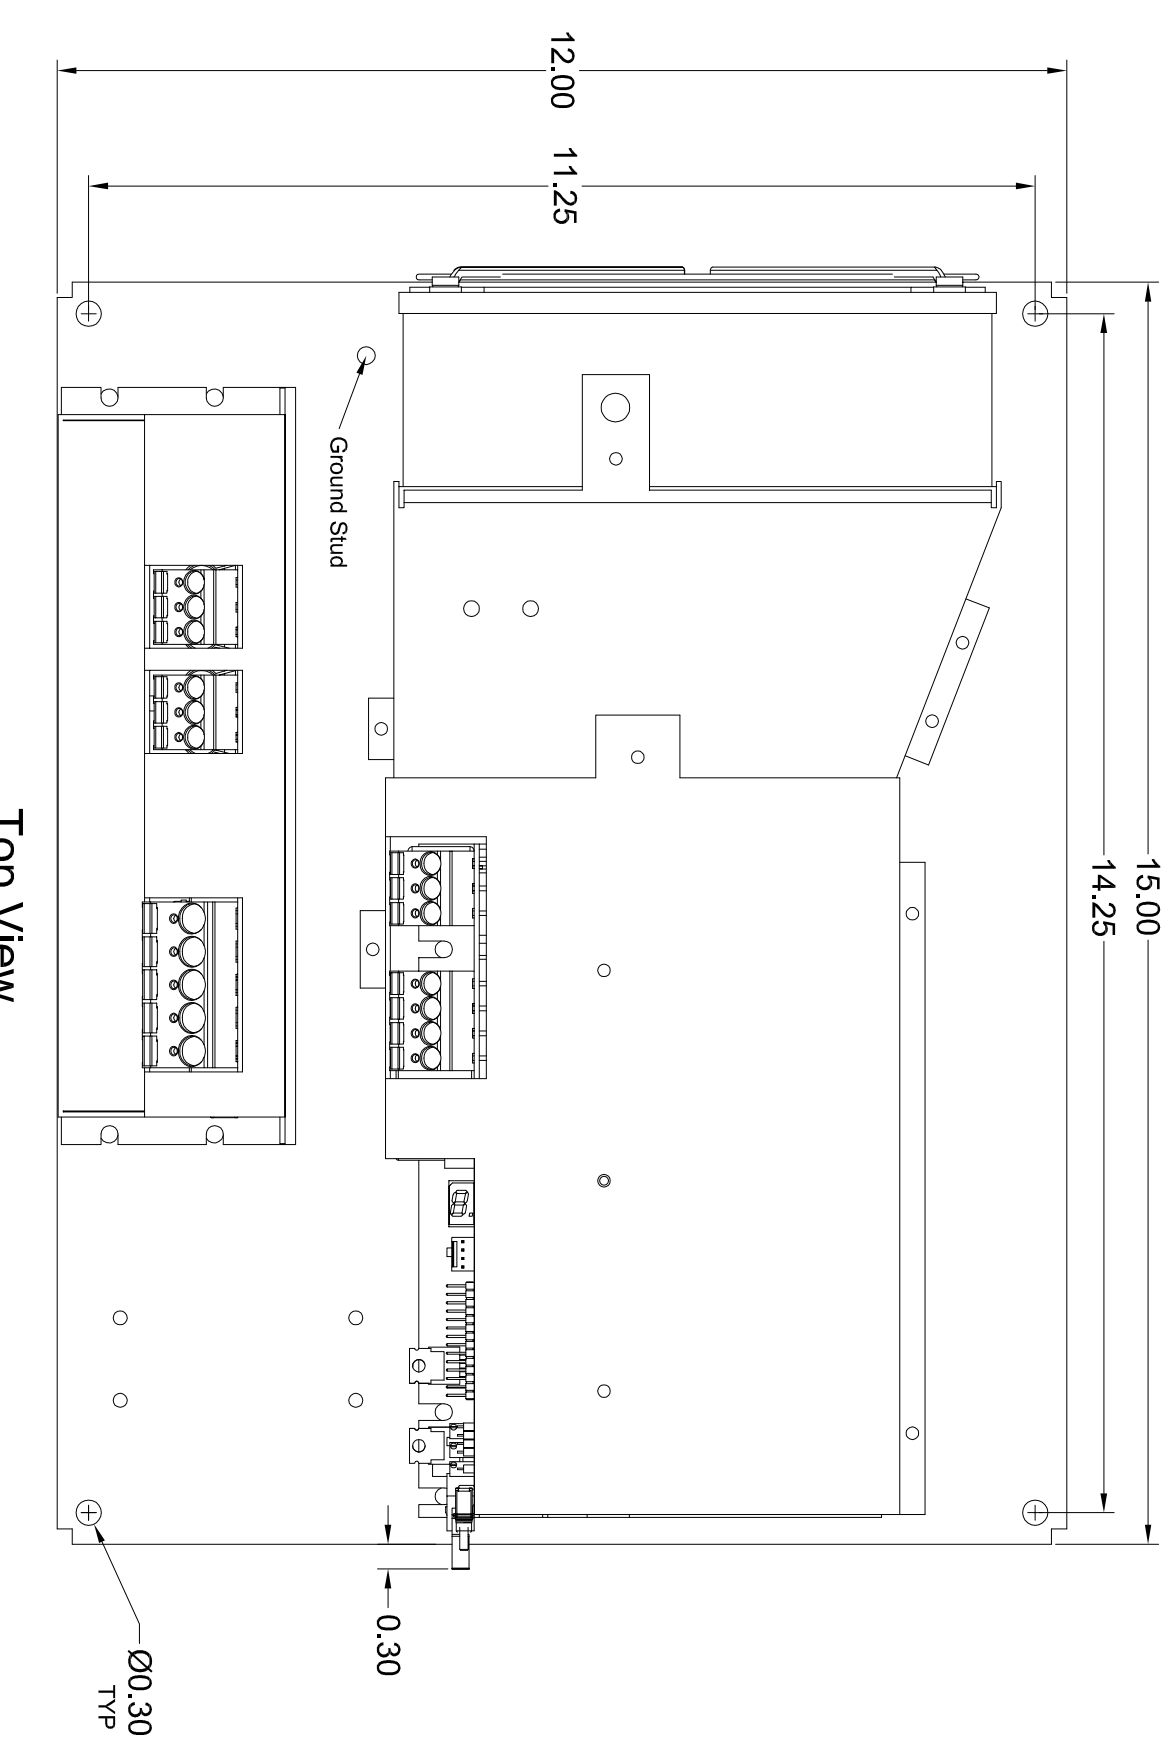

REVISIONS		
REV	DESCRIPTION	DATE
A	Original Preliminary Release.	4-11-16
B	Added fan guards and dimensions.	5-25-17

- Notes:
- 1) All dimensions are in inches.
 - 2) Cabling not shown but included with product.

VAREDAN TECHNOLOGIES

3860 Del Amo Blvd.
Suite 401
Torrance, CA 90503
Tel (310) 542-2320
Fax (310) 542-2344

Title: 1 Axis LA-1500 Baseplate with 4051 Power Supply

Part Number: 4002-36-005

Date: April 11, 2016