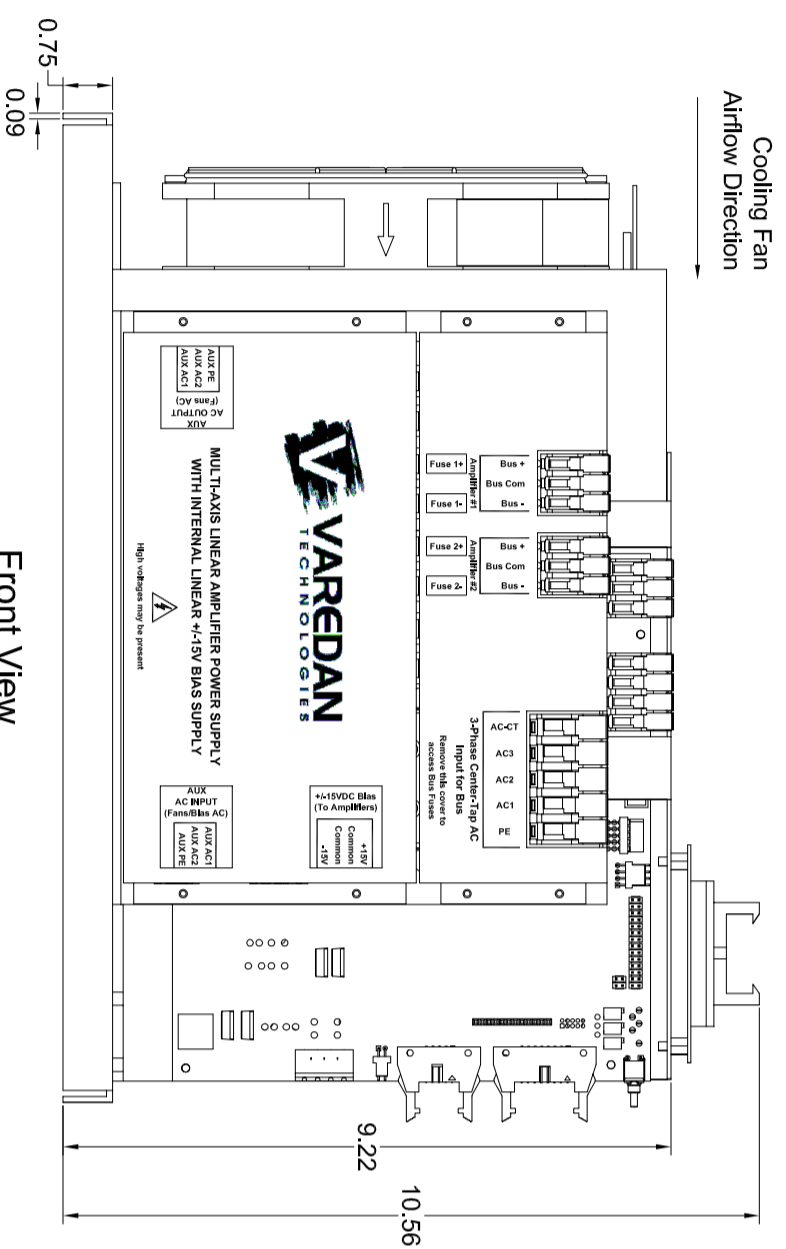

Top View

Front View

Right Side View

- Notes:**
- 1) All dimensions are in inches.
  - 2) Cabling not shown but included with product.

REV	DESCRIPTION	DATE
A	Original Preliminary Release.	4-11-16
B	Added smaller fans and fan guards.	5-25-17

**3860 Del Amo Blvd.**  
 Suite 401  
 Torrance, CA 90503  
 Tel (310) 542-2320  
 Fax (310) 542-2344

**VAREDDAN**  
 TECHNOLOGIES

**Title:** 2 Axis LA-800 Baseplate  
 with 4051 Power Supply  
**Part Number:** 4002-36-003  
**Date:** April 11, 2016  
**Filename:** 4002-36-003.DWG