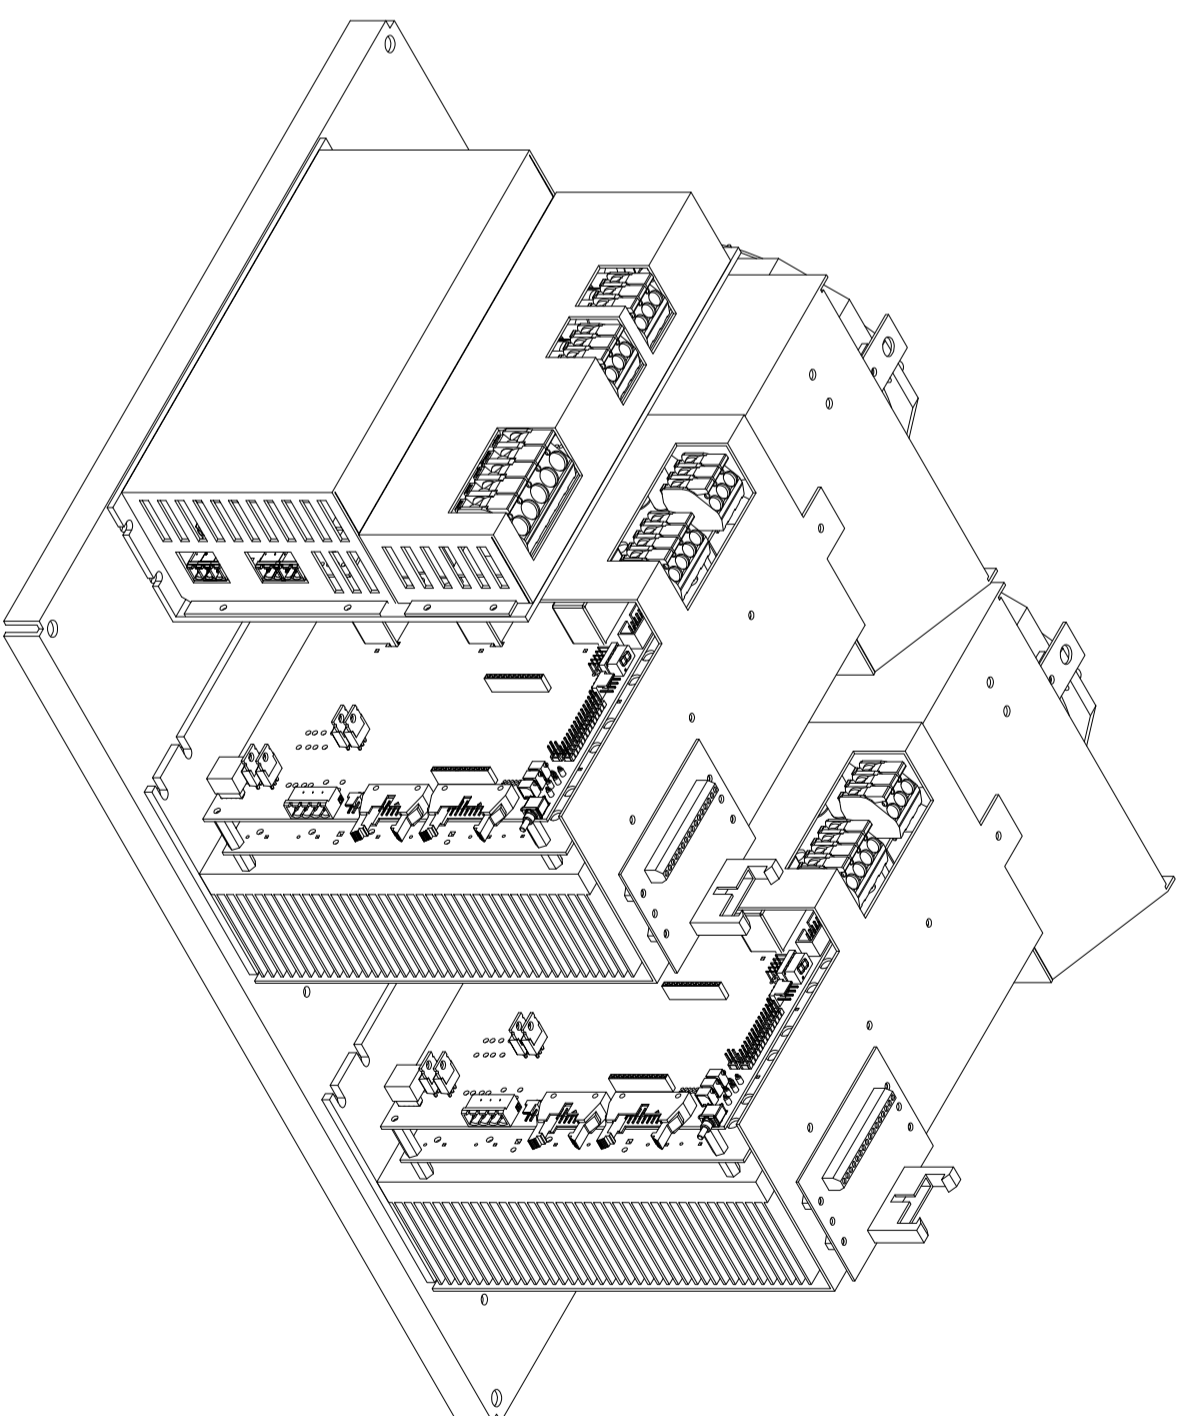

Top View

Front View

Right Side View

- Notes:**
- 1) All dimensions are in inches.
  - 2) Cabling not shown but included with product.

REV	DESCRIPTION	DATE
A	Original Preliminary Release.	4-11-16
B	Added smaller fans and fan guards.	5-25-17

**3860 Del Amo Blvd.**  
 Suite 401  
 Torrance, CA 90503  
 Tel (310) 542-2320  
 Fax (310) 542-2344

**VAREDDAN**  
 TECHNOLOGIES

**Title:** 2 Axis LA-800 Baseplate  
 with 4051 Power Supply  
**Part Number:** 4002-36-003  
**Date:** April 11, 2016  
**Filename:** 4002-36-003.DWG