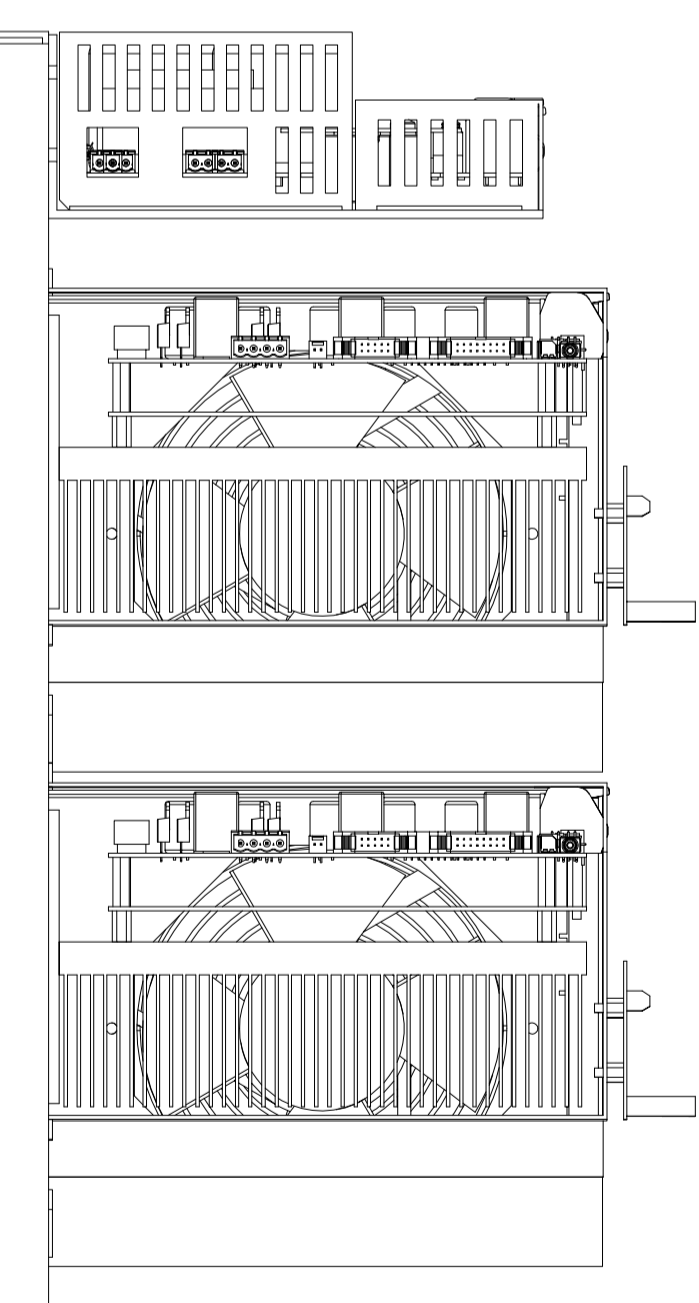

Top View

Front View

Right Side View

- Notes:**
- 1) All dimensions are in inches.
  - 2) Cabling not shown but included with product.

REV	DESCRIPTION	DATE
A	Original Preliminary Release.	4-11-16
B	Added smaller fans and fan guards.	5-25-17

**3860 Del Amo Blvd.**  
 Suite 401  
 Torrance, CA 90503  
 Tel (310) 542-2320  
 Fax (310) 542-2344

**VAREDDAN**  
 TECHNOLOGIES

**Title:** 2 Axis LA-800 Baseplate  
 with 4051 Power Supply  
**Part Number:** 4002-36-003  
**Date:** April 11, 2016  
**Filename:** 4002-36-003.DWG