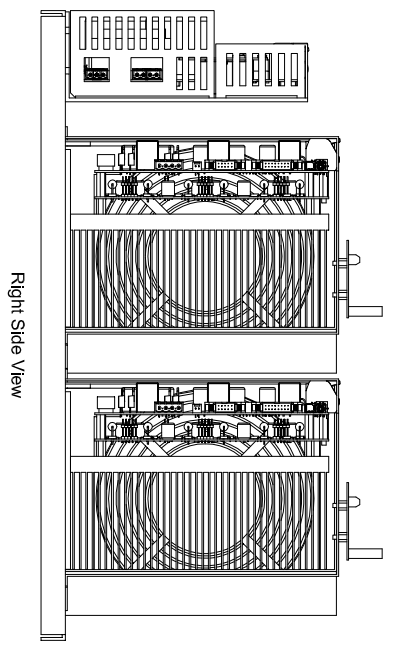

REV	DESCRIPTION	DATE
A	Original Preliminary Release.	4-11-16
B	Added Fan guards.	5-25-17

REVISIONS

1. Notes:
1) All dimensions are in inches.
  2) Cabling not shown but included with product.

VAREDAN
TECHNOLOGIES

3860 Del Amo Blvd.
Suite 401
Torrance, CA 90503
Tel (310) 542-2320
Fax (310) 542-2344

Title: 2 Axis LA-1500 Baseplate
with 4051 Power Supply

Part Number: 4002-36-002

Date: April 11, 2016

Filenamer: 4002-36-002.DWG

Drawn by: T.W.C.

Document Rev. B

Sheet 1 of 1