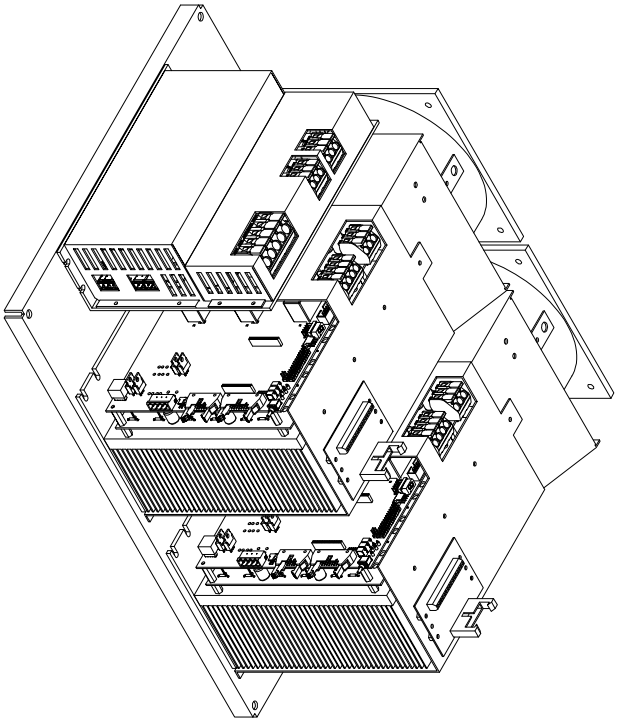

REV	DESCRIPTION	DATE
A	Original Preliminary Release.	4-11-16
B	Added Fan guards.	5-25-17

REVISIONS

1. Notes:
1) All dimensions are in inches.
  2) Cabling not shown but included with product.

VAREDAN
TECHNOLOGIES

3860 Del Amo Blvd.
Suite 401
Torrance, CA 90503
Tel (310) 542-2320
Fax (310) 542-2344

Title: 2 Axis LA-1500 Baseplate
with 4051 Power Supply

Part Number: 4002-36-002

Date: April 11, 2016

Filenamer: 4002-36-002.DWG

Drawn by: T.W.C.

Document Rev. B

Sheet 1 of 1