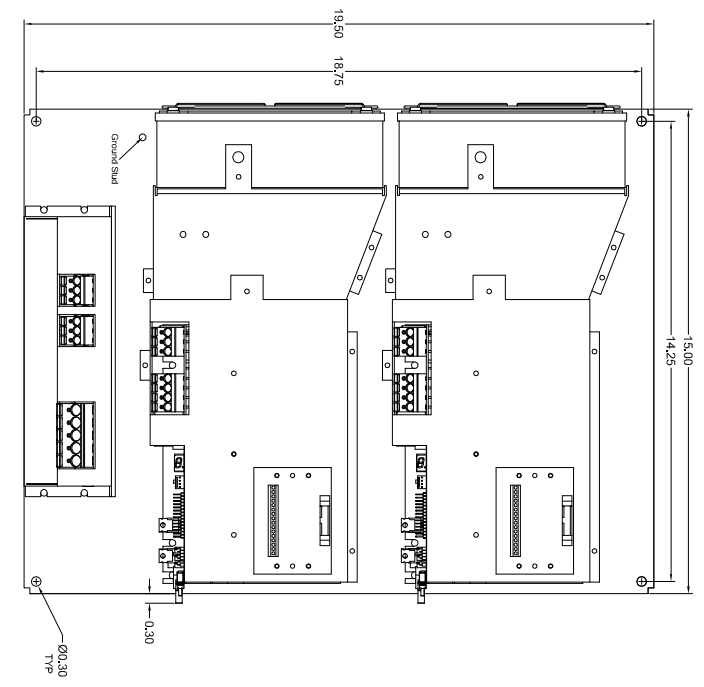

REV	DESCRIPTION	DATE
A	Original Preliminary Release.	4-11-16
B	Added Fan guards.	5-25-17

REVISIONS

1. Notes:
1) All dimensions are in inches.
  2) Cabling not shown but included with product.

VAREDAN
TECHNOLOGIES

3860 Del Amo Blvd.
Suite 401
Torrance, CA 90503
Tel (310) 542-2320
Fax (310) 542-2344

Title: 2 Axis LA-1500 Baseplate
with 4051 Power Supply

Part Number: 4002-36-002

Date: April 11, 2016

Filenamer: 4002-36-002.DWG

Drawn by: T.W.C.

Document Rev. B

Sheet 1 of 1