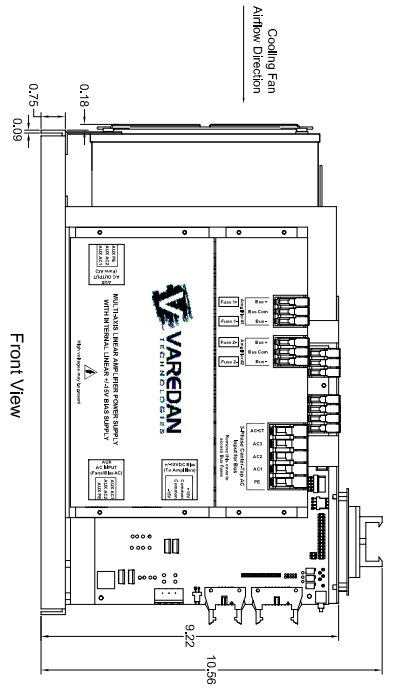

REV	DESCRIPTION	DATE
A	Original Preliminary Release.	4-11-16
B	Added Fan guards.	5-25-17

REVISIONS

1. Notes:
1) All dimensions are in inches.
  2) Cabling not shown but included with product.

VAREDAN
TECHNOLOGIES

3860 Del Amo Blvd.
Suite 401
Torrance, CA 90503
Tel (310) 542-2320
Fax (310) 542-2344

Title: 2 Axis LA-1500 Baseplate
with 4051 Power Supply

Part Number: 4002-36-002

Date: April 11, 2016

Filenamer: 4002-36-002.DWG

Drawn by: T.W.C.

Document Rev. B

Sheet 1 of 1